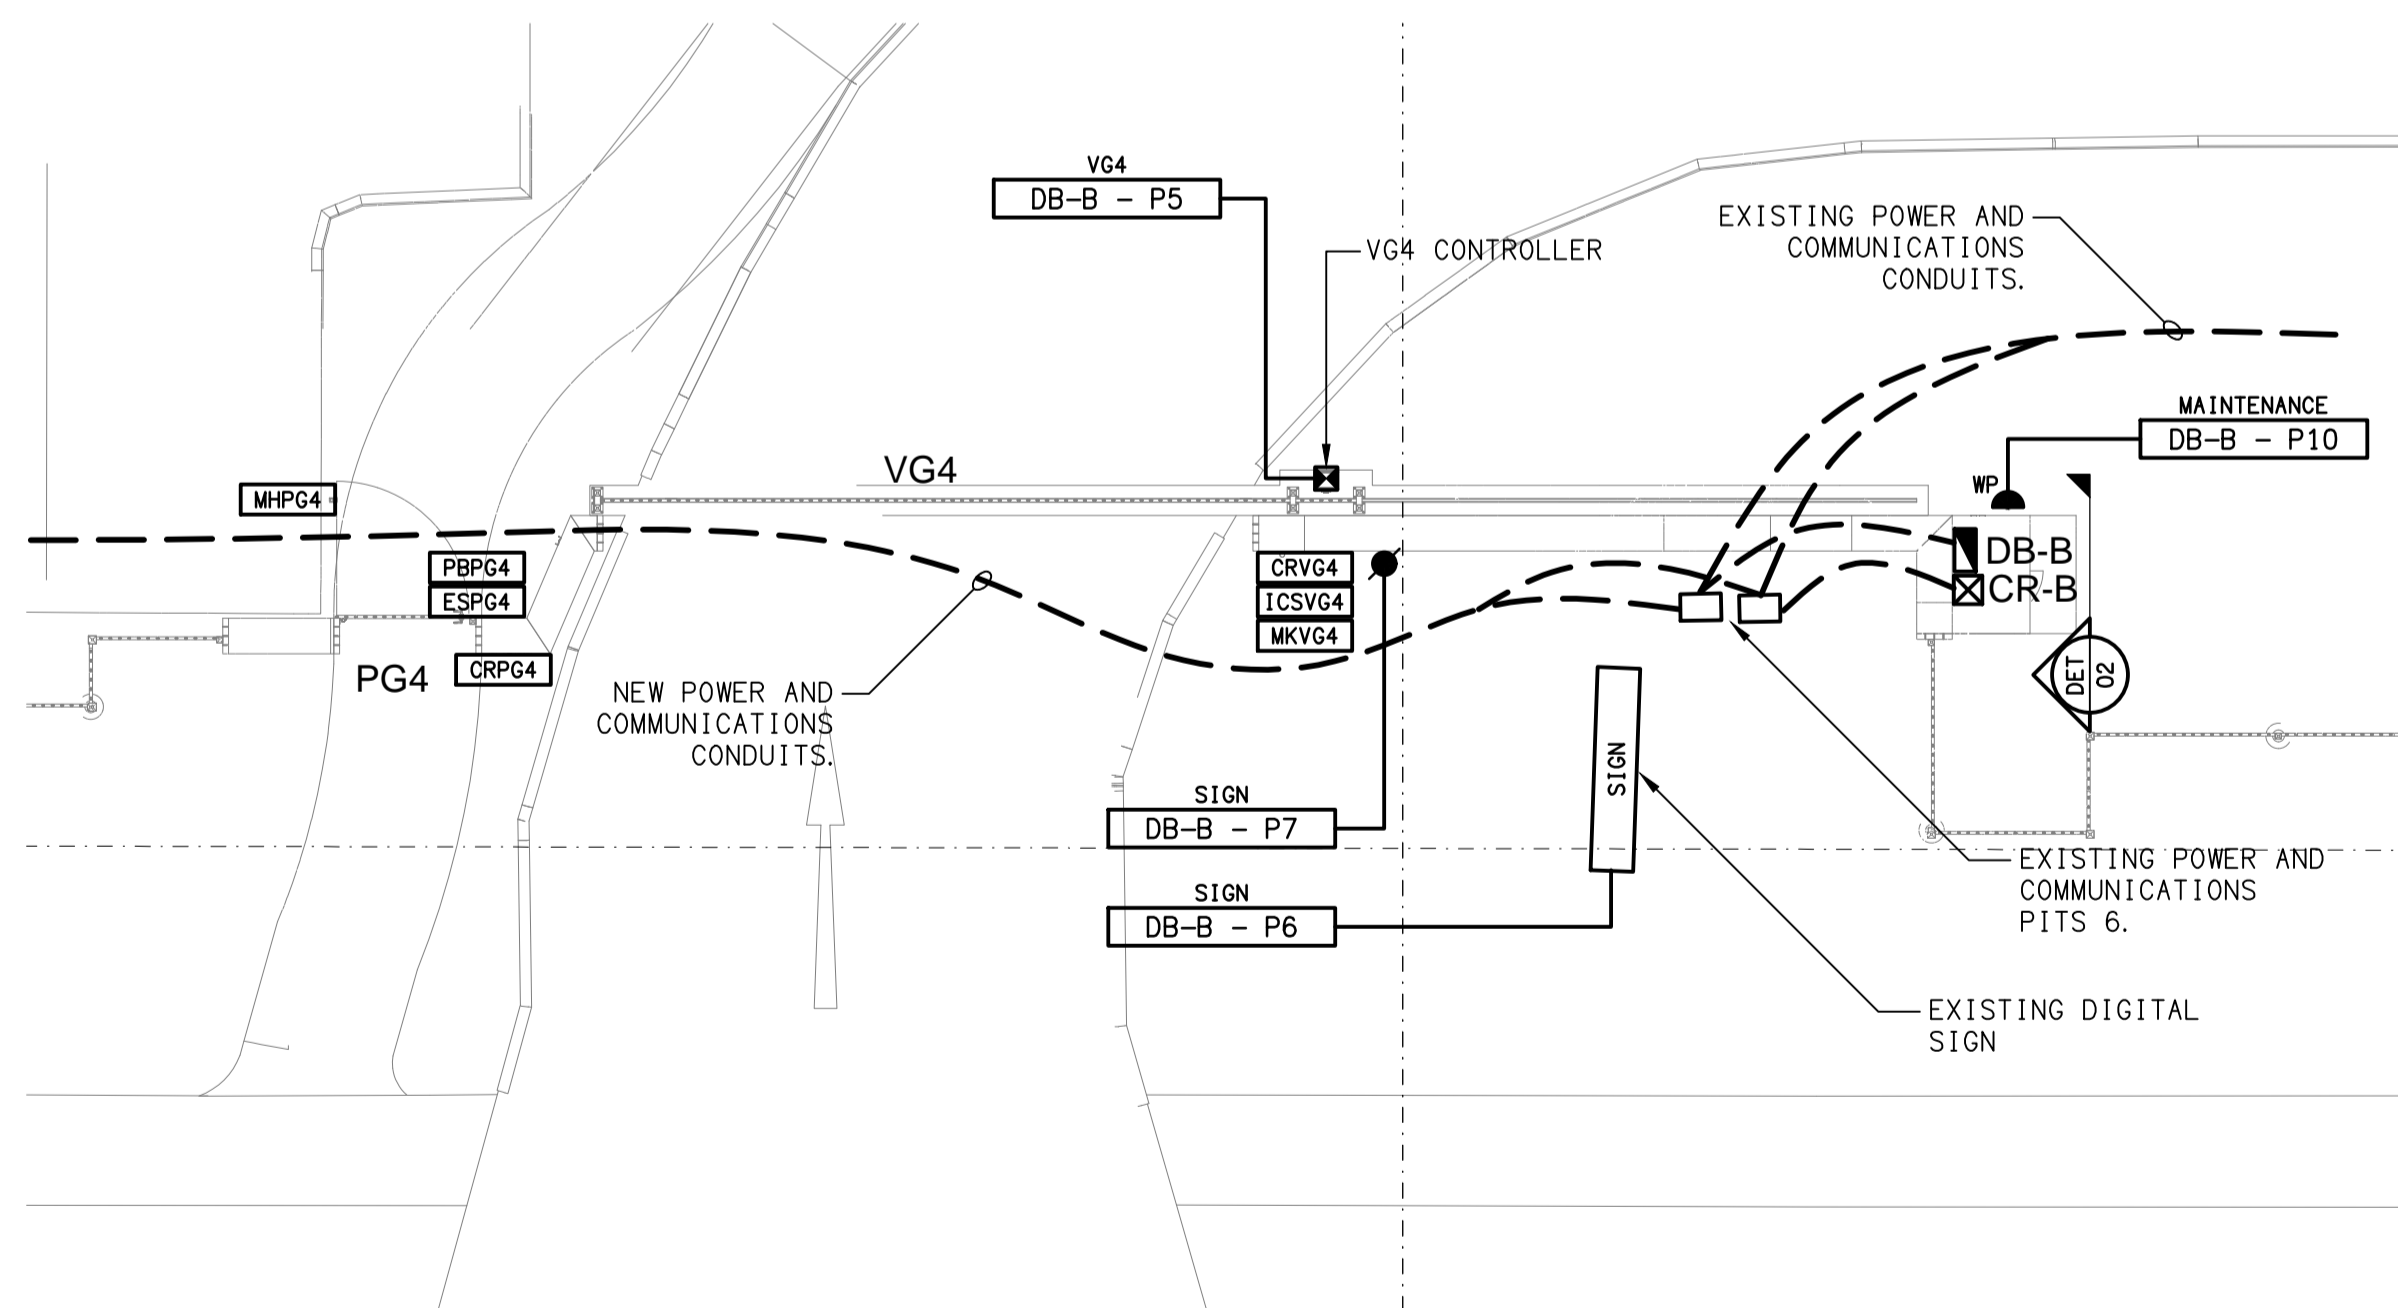

ZONE E & F
GATE / ACCESS CONTROL
SCALE 1:500

DETAIL E
GATE / ACCESS CONTROL
SCALE 1:100

DETAIL F
GATE / ACCESS CONTROL
SCALE 1:100

DETAIL 02
CR-B / DB-B ELEVATION
NOT TO SCALE