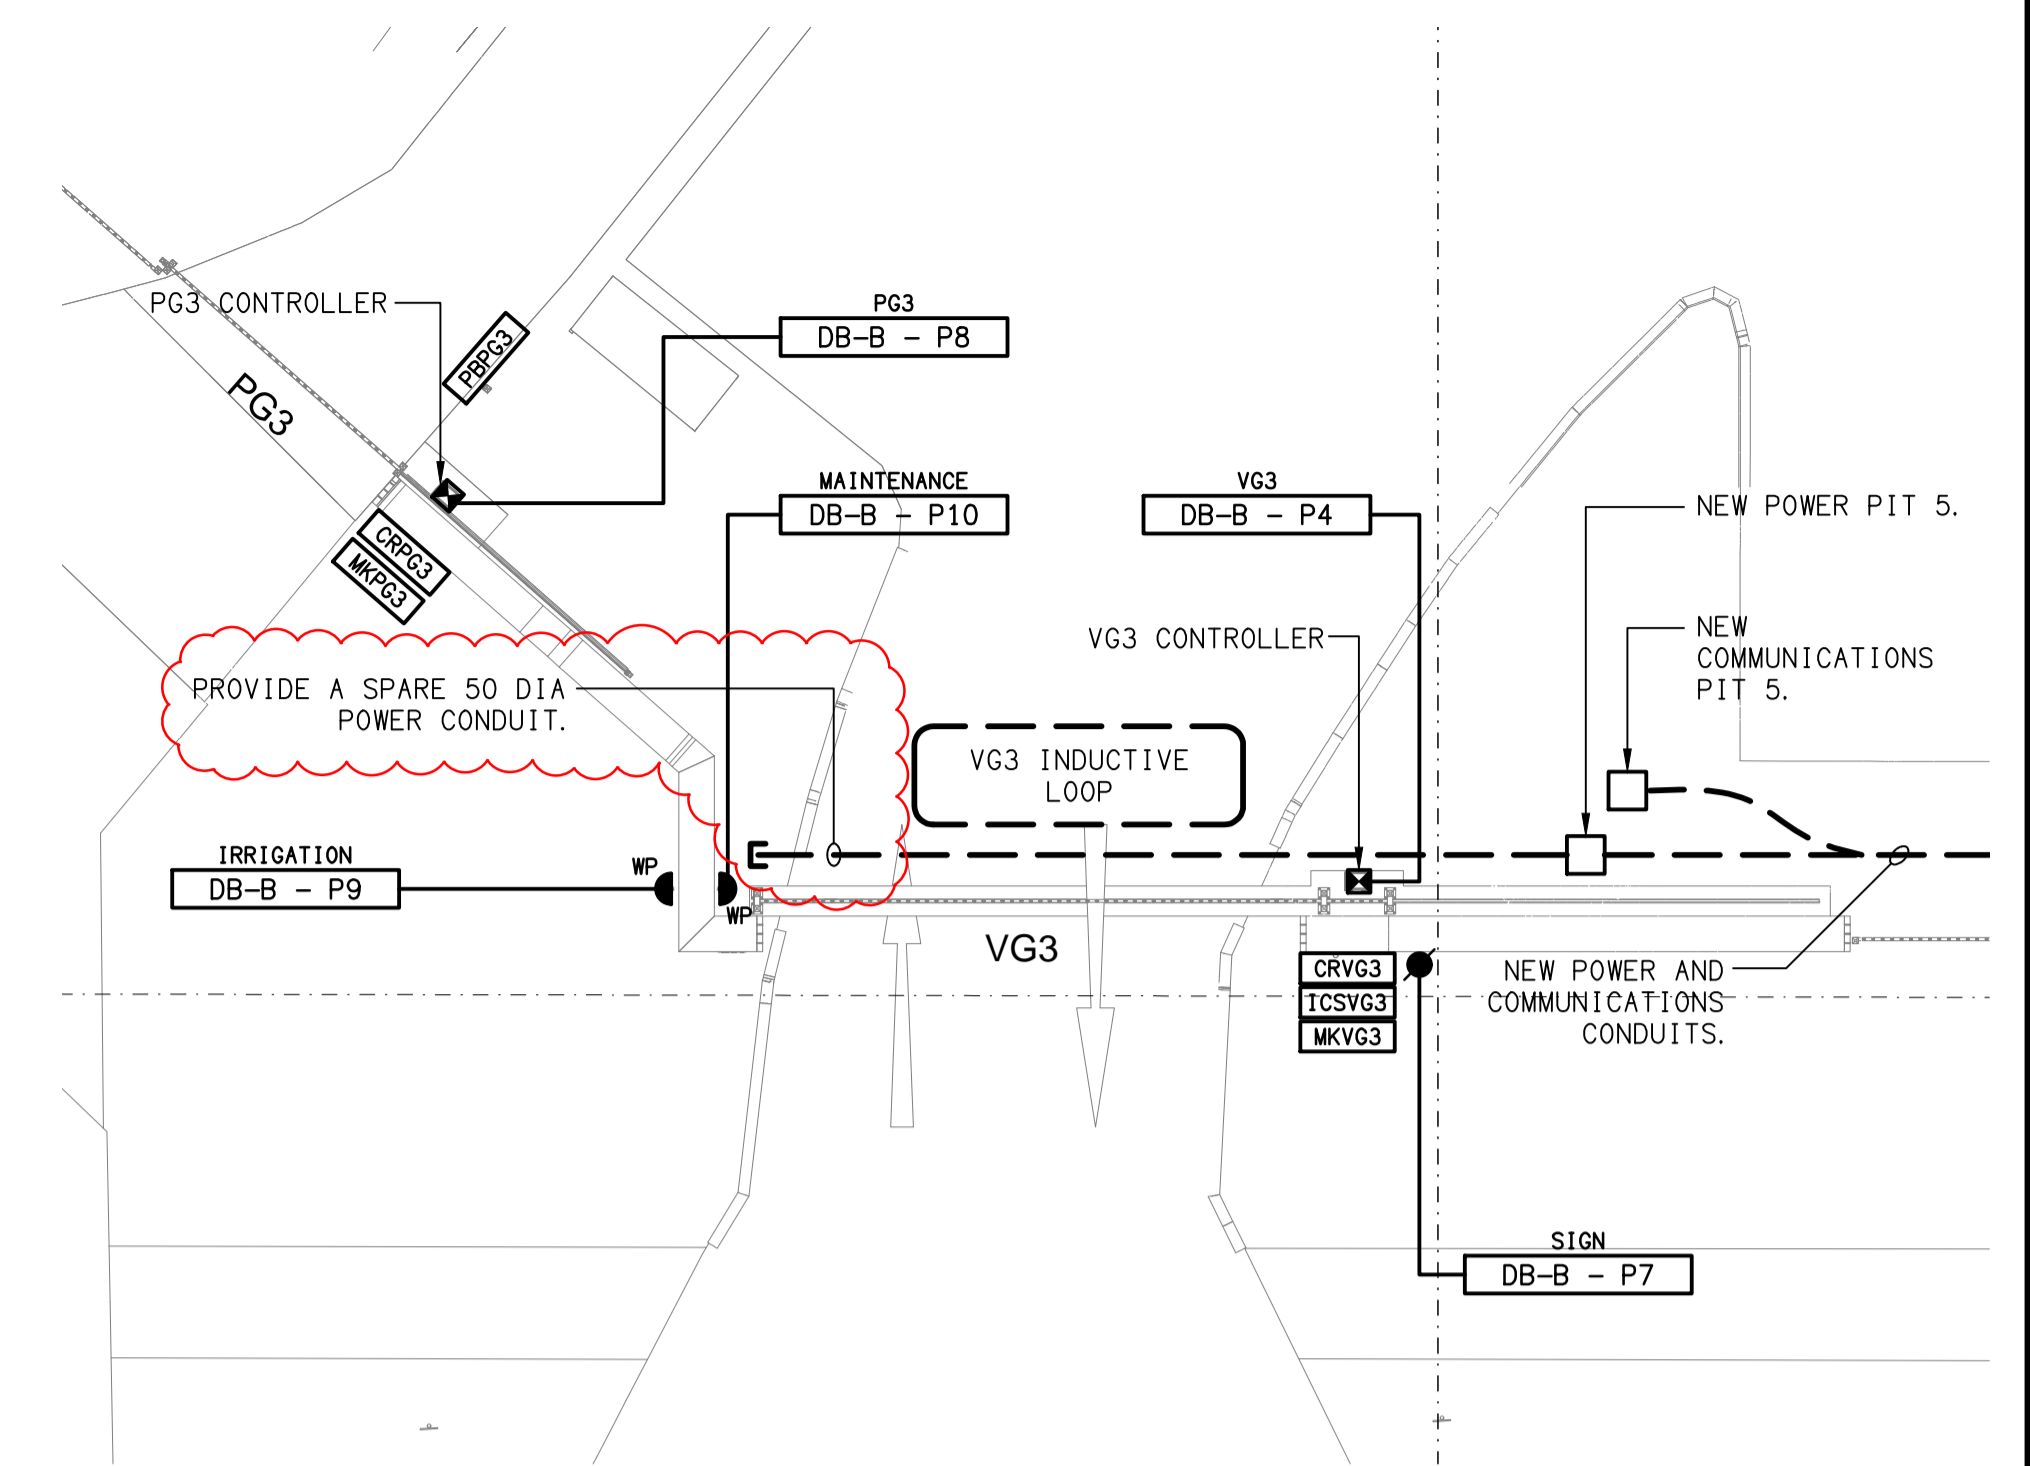

ZONE E & F
GATE / ACCESS CONTROL
SCALE 1:500

DETAIL E
GATE / ACCESS CONTROL
SCALE 1:100

DETAIL F
GATE / ACCESS CONTROL
SCALE 1:100

DETAIL 02
CR-B / DB-B ELEVATION
NOT TO SCALE